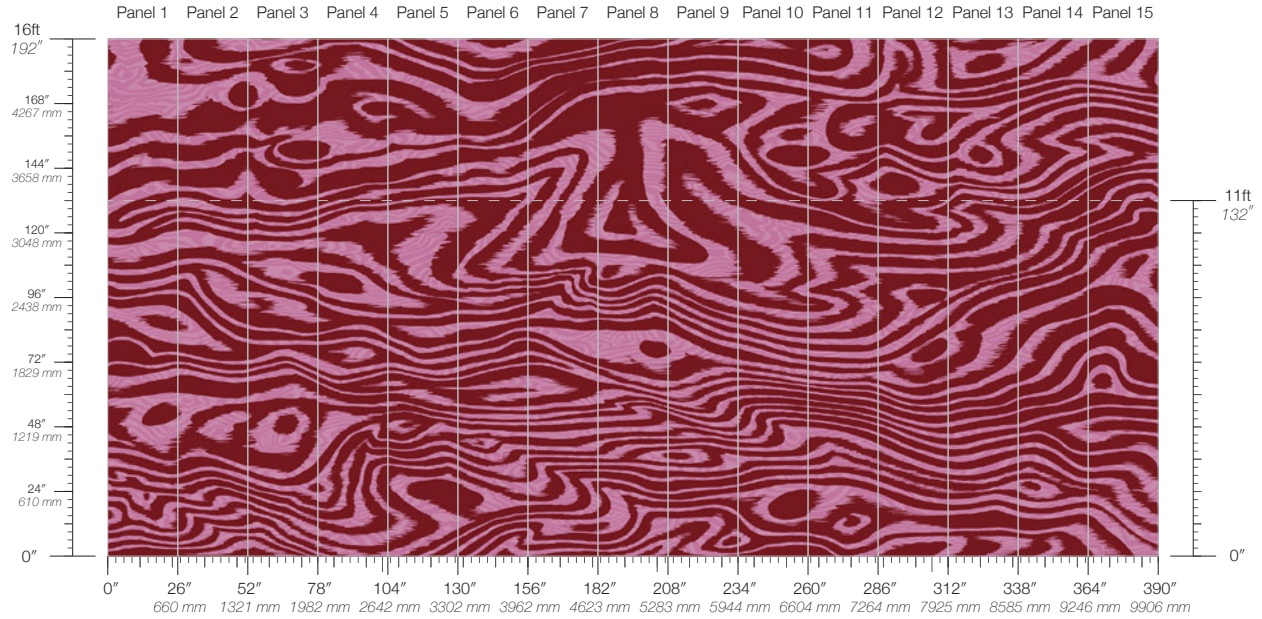

Heartwood Popo

Suitable for residential and some commercial projects

COLOR

Popo

ITEM

4117

CONTENT

Clay-Coated Paper

PANEL WIDTH

26" / 661 mm trimmed

PANEL HEIGHT

132" / 3353 mm standard
192" / 4877 mm extended

REPEAT

Non-repeating

STOCK

Made to order

LEAD TIME

4 weeks to print

MINIMUM

1 panel

PRICE

Available upon request

ORIGIN

USA

DETAILS

Custom options available

MAINTENANCE

Water-based cleanser

ENVIRONMENTAL

FSC Certified Content

SPECS

100% Cellulose face
Non-woven backing
7.1 oz per linear yard
117 g per linear meter
Smooth pearlescent surface texture

TESTING

(US) ASTM E84 Adhered Class A

CONTACT

sales@calicowallpaper.com
+1 718 243 1705
57 Lispenard Street
New York, NY 10013 USA

DISCLAIMER

Refer to our website to see the full mural artwork. Reference the physical sample for color and texture. Panel maps represent mural artwork only.