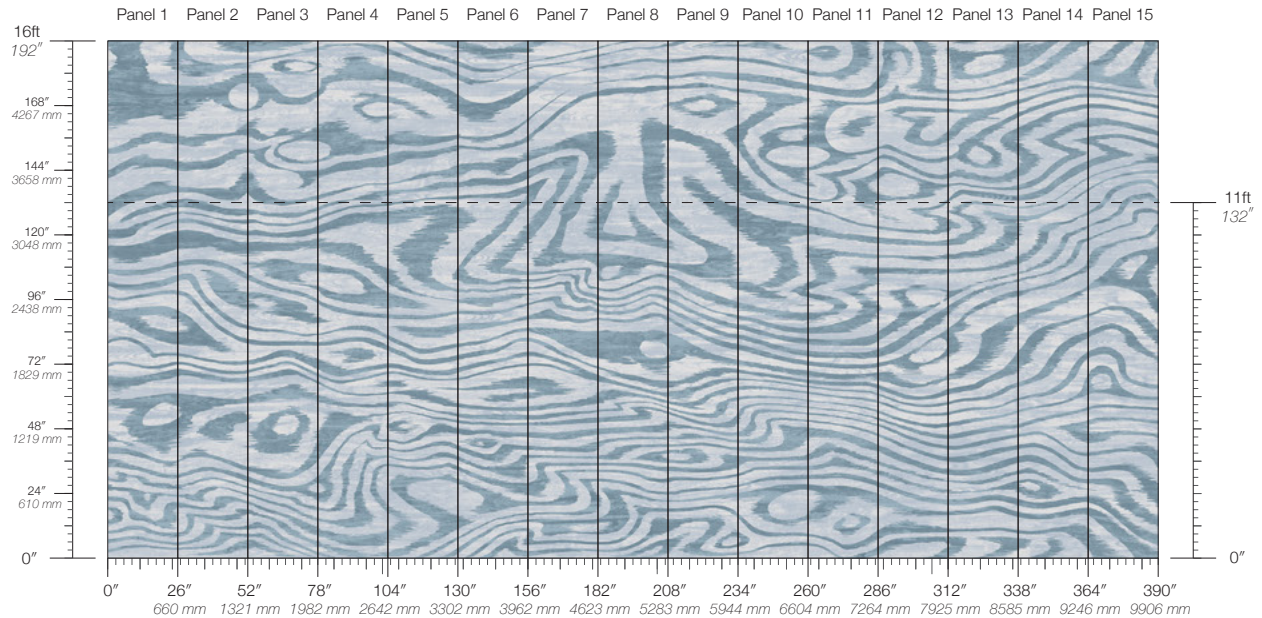

Heartwood Lima

Suitable for residential and some commercial projects

COLOR

Lima

STOCK

Made to order

MAINTENANCE

Water-based cleanser

CONTACT

sales@calicowallpaper.com
+1 718 243 1705
57 Lispenard Street
New York, NY 10013 USA

ITEM

4113

LEAD TIME

4 weeks to print

ENVIRONMENTAL

FSC Certified Content

CONTENT

Clay-Coated Paper

MINIMUM

1 panel

SPECS

100% Cellulose face
Non-woven backing
7.1 oz per linear yard
117 g per linear meter
Smooth pearlescent surface texture

DISCLAIMER

Refer to our website to see the full mural artwork. Reference the physical sample for color and texture. Panel maps represent mural artwork only.

PANEL WIDTH

26" / 661 mm trimmed

PRICE

Available upon request

PANEL HEIGHT

132" / 3353 mm standard
192" / 4877 mm extended

ORIGIN

USA

TESTING

(US) ASTM E84 Adhered Class A

REPEAT

Non-repeating

DETAILS

Custom options available