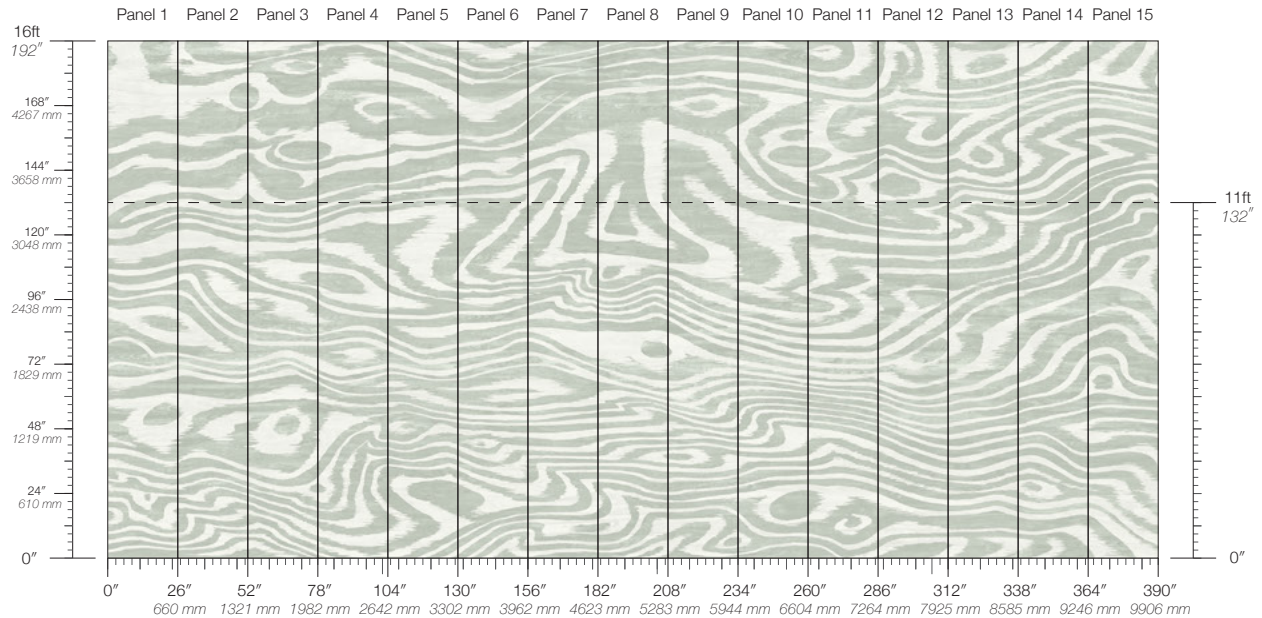

Heartwood Maize

Suitable for residential and some commercial projects

COLOR
Maize

STOCK
Made to order

MAINTENANCE
Water-based cleanser

CONTACT
sales@calicowallpaper.com
+1 718 243 1705
57 Lispenard Street
New York, NY 10013 USA

ITEM
4115

LEAD TIME
4 weeks to print

ENVIRONMENTAL
FSC Certified Content

CONTENT
Clay-Coated Paper

MINIMUM
1 panel

SPECS
100% Cellulose face
Non-woven backing
7.1 oz per linear yard
117 g per linear meter
Smooth silver surface texture

DISCLAIMER
Refer to our website to see the full mural artwork. Reference the physical sample for color and texture. Panel maps represent mural artwork only.

PANEL WIDTH
26" / 661 mm trimmed

PRICE
Available upon request

PANEL HEIGHT
132" / 3353 mm standard
192" / 4877 mm extended

ORIGIN
USA

TESTING
(US) ASTM E84 Adhered Class A

REPEAT
Non-repeating

DETAILS
Custom options available