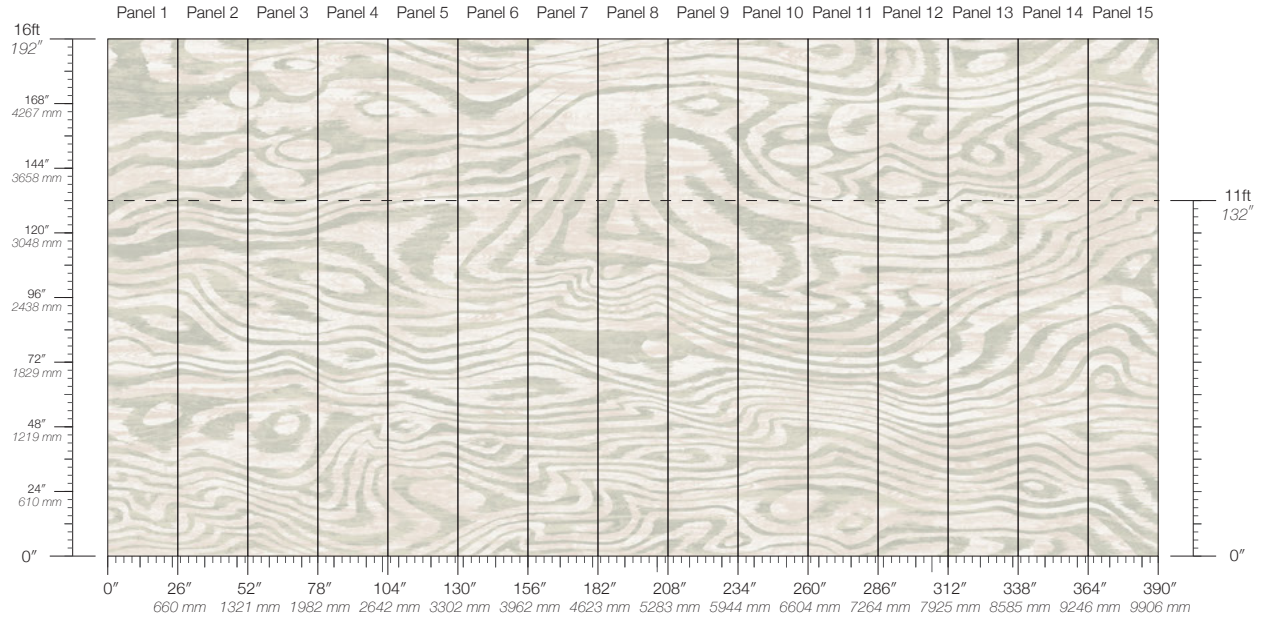

Heartwood Ocho

Suitable for residential and some commercial projects

COLOR
Ocho

STOCK
Made to order

MAINTENANCE
Water-based cleanser

CONTACT
sales@calicowallpaper.com
+1 718 243 1705
57 Lispenard Street
New York, NY 10013 USA

ITEM
4116

LEAD TIME
4 weeks to print

ENVIRONMENTAL
FSC Certified Content

CONTENT
Clay-Coated Paper

MINIMUM
1 panel

SPECS
100% Cellulose face
Non-woven backing
7.1 oz per linear yard
117 g per linear meter
Smooth pearlescent surface texture

DISCLAIMER
Refer to our website to see the full mural artwork. Reference the physical sample for color and texture. Panel maps represent mural artwork only.

PANEL WIDTH
26" / 661 mm trimmed

PRICE
Available upon request

PANEL HEIGHT
132" / 3353 mm standard
192" / 4877 mm extended

ORIGIN
USA

TESTING
(US) ASTM E84 Adhered Class A

REPEAT
Non-repeating

DETAILS
Custom options available