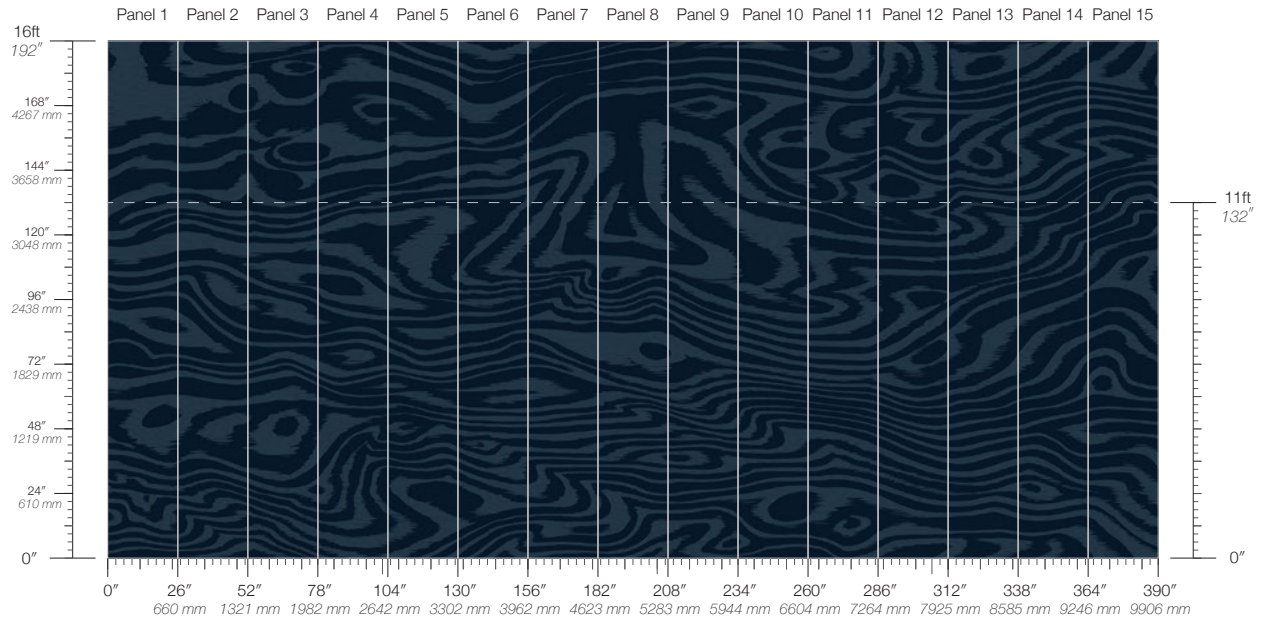

Heartwood Ellipse

Suitable for residential and some commercial projects

COLOR
Ellipse

STOCK
Made to order

MAINTENANCE
Water-based cleanser

CONTACT
sales@calicowallpaper.com
+1 718 243 1705
57 Lispenard Street
New York, NY 10013 USA

ITEM
4112

LEAD TIME
4 weeks to print

ENVIRONMENTAL
FSC Certified Content

CONTENT
Clay-Coated Paper

MINIMUM
1 panel

SPECS
100% Cellulose face
Non-woven backing
7.1 oz per linear yard
117 g per linear meter
Smooth pearlescent surface texture

DISCLAIMER
Refer to our website to see the full mural artwork. Reference the physical sample for color and texture. Panel maps represent mural artwork only.

PANEL WIDTH
26" / 661 mm trimmed

PRICE
Available upon request

PANEL HEIGHT
132" / 3353 mm standard
192" / 4877 mm extended

ORIGIN
USA

TESTING
(US) ASTM E84 Adhered Class A

REPEAT
Non-repeating

DETAILS
Custom options available