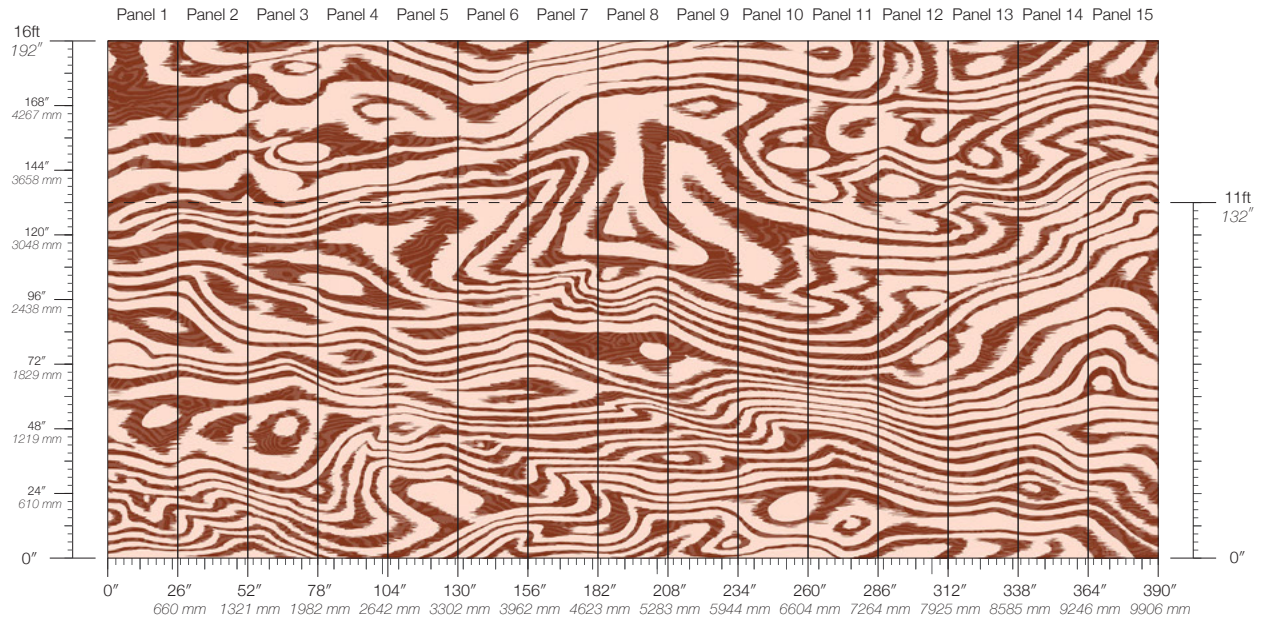

Heartwood Dulce

Suitable for residential and some commercial projects

COLOR
Dulce

STOCK
Made to order

MAINTENANCE
Water-based cleanser

CONTACT
sales@calicowallpaper.com
+1 718 243 1705
57 Lispernard Street
New York, NY 10013 USA

ITEM
4111

LEAD TIME
4 weeks to print

ENVIRONMENTAL
FSC Certified Content

CONTENT
Clay-Coated Paper

MINIMUM
1 panel

SPECS
100% Cellulose face
Non-woven backing
7.1 oz per linear yard
117 g per linear meter
Smooth pearlescent surface texture

DISCLAIMER
Refer to our website to see the full mural artwork. Reference the physical sample for color and texture. Panel maps represent mural artwork only.

PANEL WIDTH
26" / 661 mm trimmed

PRICE
Available upon request

PANEL HEIGHT
132" / 3353 mm standard
192" / 4877 mm extended

ORIGIN
USA

TESTING
(US) ASTM E84 Adhered Class A

REPEAT
Non-repeating

DETAILS
Custom options available