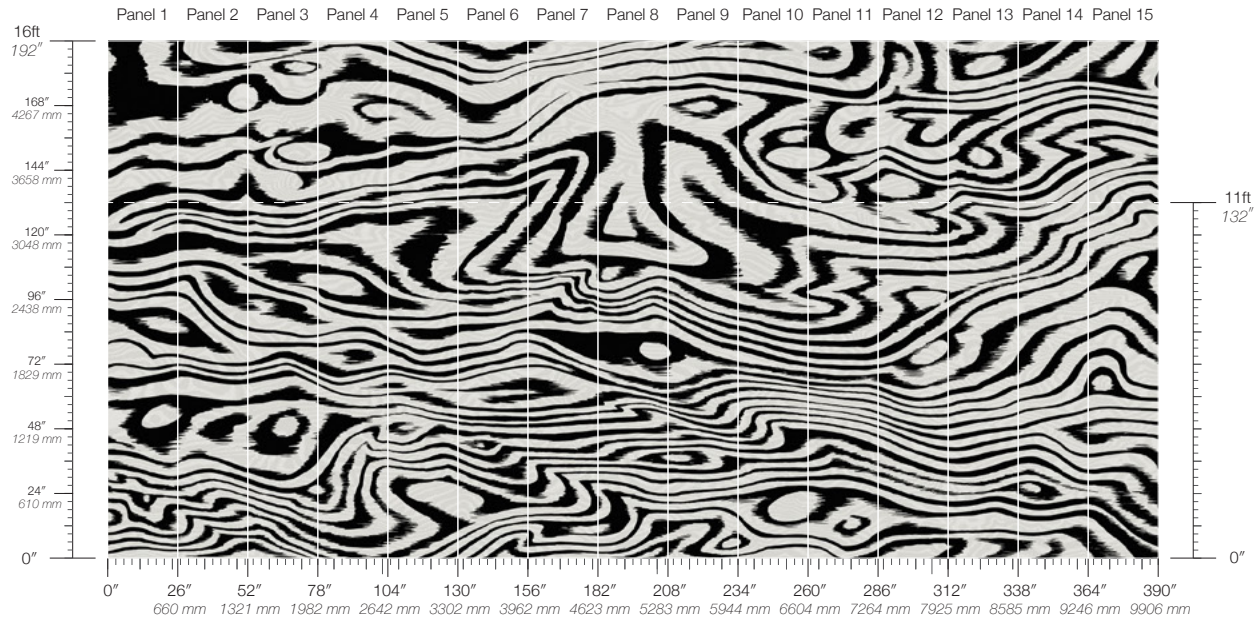

Heartwood Alma

Suitable for residential and some commercial projects

COLOR
Alma

ITEM
4110

CONTENT
Clay-Coated Paper

PANEL WIDTH
26" / 661 mm trimmed

PANEL HEIGHT
132" / 3353 mm standard
192" / 4877 mm extended

REPEAT
Non-repeating

STOCK
Made to order

LEAD TIME
4 weeks to print

MINIMUM
1 panel

PRICE
Available upon request

ORIGIN
USA

DETAILS
Custom options available

MAINTENANCE
Water-based cleanser

ENVIRONMENTAL
FSC Certified Content

SPECS
100% Cellulose face
Non-woven backing
7.1 oz per linear yard
117 g per linear meter
Smooth pearlescent surface texture

TESTING
(US) ASTM E84 Adhered Class A

CONTACT
sales@calicowallpaper.com
+1 718 243 1705
57 Lispenard Street
New York, NY 10013 USA

DISCLAIMER
Refer to our website to see the full mural artwork. Reference the physical sample for color and texture. Panel maps represent mural artwork only.